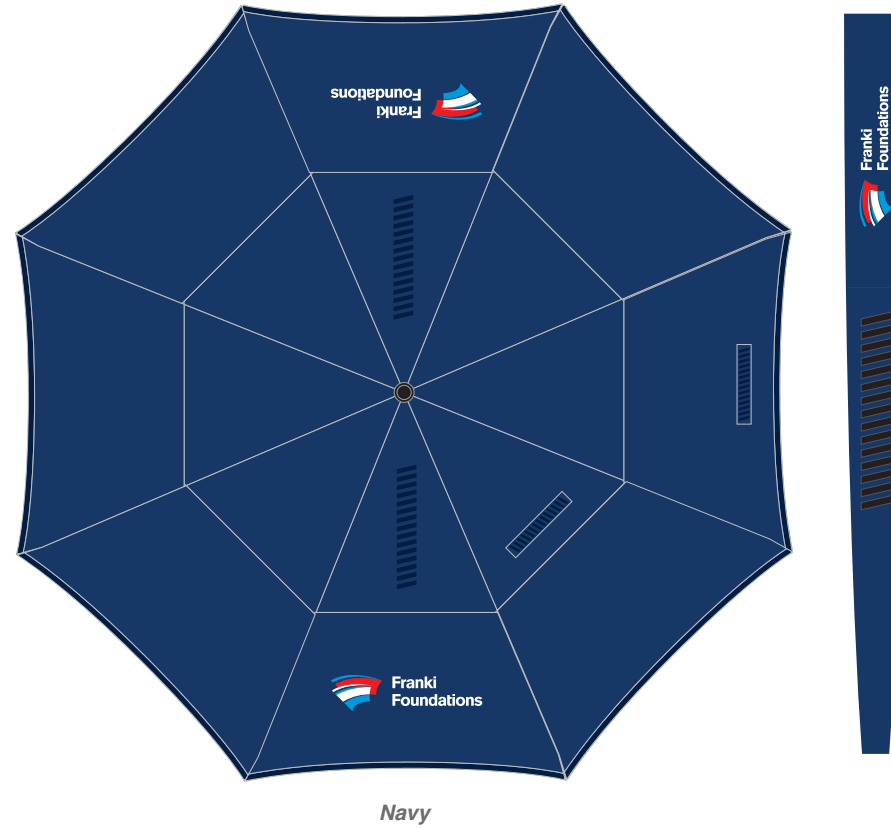

# TourDry Umbrella

Main umbrella print -

Sleeve print -

Print (DTF)

Colour refs  
(if applicable) -

**Please note - this Artwork is a visual representation only.**

Colours will be matched as close as possible to the artwork provided in order to achieve a more accurate match. Colours shown on screen may not accurately depict the final outcome. The logo may have been adapted or modified for certain products.